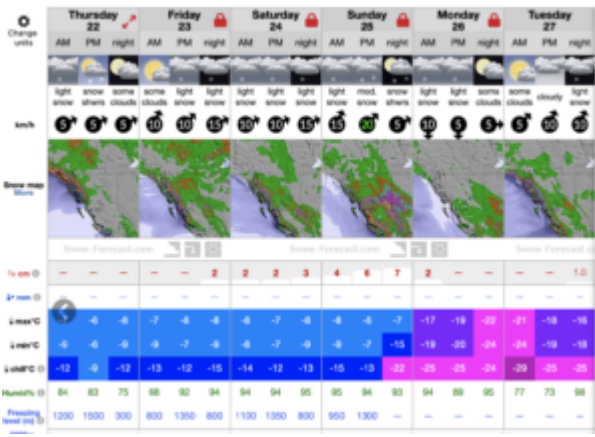

STORM SNOW

There's 20-30 cms of fresh snow in the forecast this weekend and we're looking forward to its soft goodness. We've had 15-20cms of new snow already this week and combining that with the forecasted totals should mean some excellent sledding coming up. Temps look to be seasonally average, with trends toward even cooler temps by the end of the weekend and into early next week. Avalanche conditions remain at moderate for now, but are likely to go up when the big snow hits. Grooming ops are in full swing and our crew is ready to keep the trails smooth and parking lots clear.

Snow & Weather

SNOW AND WEATHER

We've had 15-20cms of snow in the past week and there's 20-30cms more in the forecast set to fall by Monday. Add that up and you've got a pretty decent amount that could get freshies flying over the bars again. Temps remain cool and look to go cold by Monday; this will help preserve what we've got.

Fresh snow in Gorman on Feb 15

Fresh snow in Gorman on Feb 15

snow forecast for northern Golden ranges on Feb 22

Staging Areas Latest Info

Quartz Creek

Conditions: Pockets of soft snow. Alpine is where it's best.